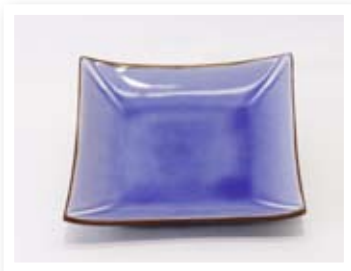

### Standard Range

Main Plate 25cm  
Entree Plate 22.5cm  
Fruit Plate 17.5cm  
Side Plate 12.5cm

Pasta Bowl  
30cm

Pasta Bowl  
27cm

Rectangular Plate  
27.5 x 17.5cm

Rectangular Convex  
Plate  
17.5 x 12.5cm

Square Plates  
18.5cm  
14.5cm  
12.5cm

Square Plate Blue  
20cm

Square Plate Green  
20cm